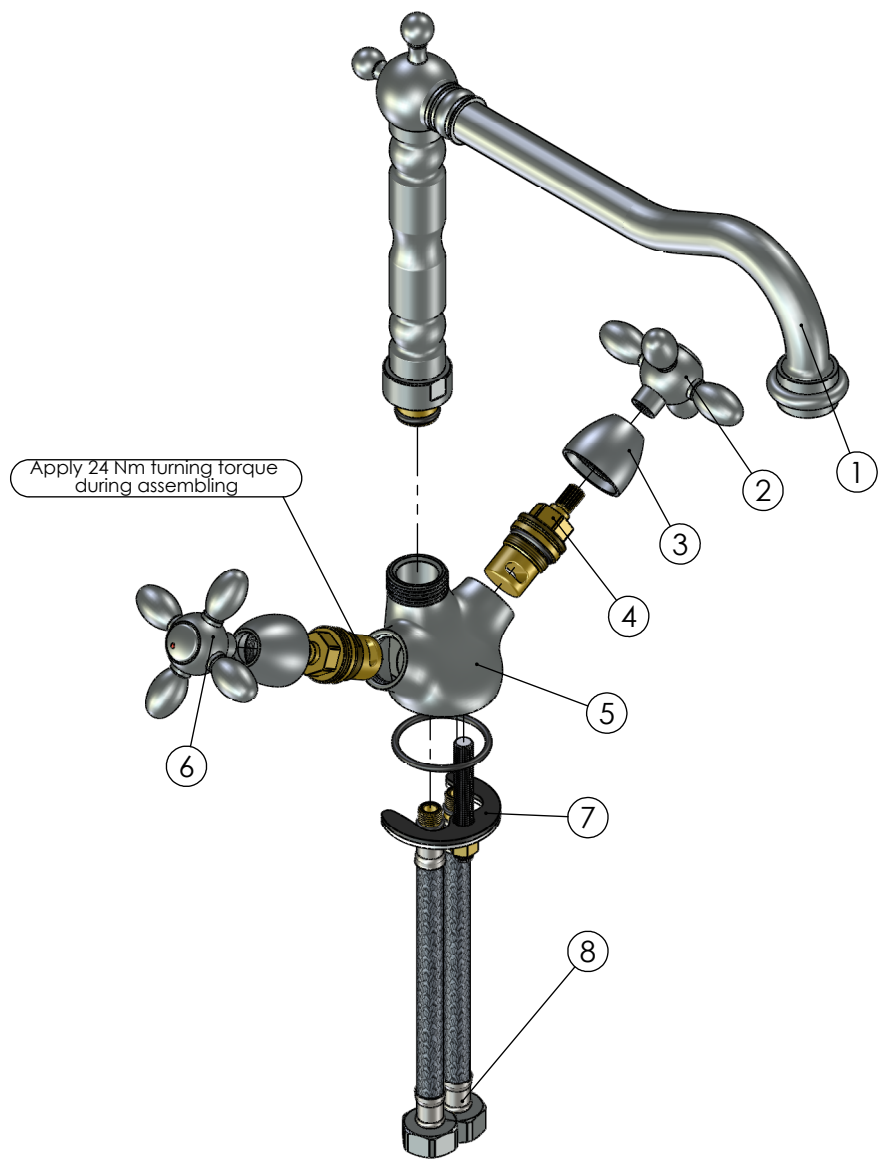

RUBINETA

Product name: **Faucet Toscana-33**
Product Code: **M8L006**

ITEM NO.	PART CODE	NAME	QUANTITY
1	633072	Spout M-33*	1
2	631347	Handle Milano/Toscana (8x20) BL	1
3	631178	Valve cap 8x20 V-1 Cross	2
4	664144	Faucet valve 1/2" Ceramic Cross (8x20) 180	2
5	635223	Body Toscana-33	1
6	631180	Handle Milano/Toscana (8x20) RD	1
7	636958	Fixing set Toscana-2 (assemb.)	1
8	46381060	FLISTEX M10xF12-L060 Flex faucet's connector	2

*-Neoperl PERLATOR HONEYCOMB aerator insert(636452)